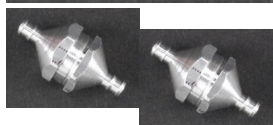

DUB-341 In-Line Fuel Filter Large Scale

In_Line_Fuel_Fil_49a4db7074d18.jpg

DUB-341 In-Line Fuel Filter Large Scale

Rating: Not Rated Yet

Price

Price with discount \$4.28

Salesprice with discount

Sales price \$4.28

Sales price without tax \$4.28

Discount

Tax amount

[Ask a question about this product](#)

Description

This is a Large In-Line Fuel Filter from Dubro.

FEATURES: Constructed of two threaded aluminum parts which separate for ease in cleaning. Includes a 130 micron mesh screen filter to filter out the smallest particles and an O-ring to properly seal against leakage. Suitable for gasoline or glow fuel. Is installed in fuel tubing between the carburetor and fuel tank. Fits 1/8" diameter tubing.

INCLUDES: One Large In-Line Fuel Filter.

REQUIRES: 1/8" diameter fuel tubing.

SPECS: Length: 1-1/4" ir/kh

BOX DIMENSIONS: 2.25" W. X .75" H. X 2.25" L. **BOX WEIGHT:** .02 LBS.