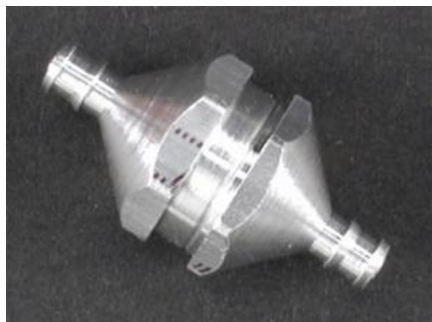

DUB-341 In-Line Fuel Filter Large Scale

In_Line_Fuel_Fil_49a4db7074d18.jpg

DUB-341 In-Line Fuel Filter Large Scale

Rating: Not Rated Yet

Price

Price with discount \$4.28

Salesprice with discount

Sales price \$4.28

Sales price without tax \$4.28

Discount

Tax amount

[Ask a question about this product](#)

Description

This is a Large In-Line Fuel Filter from Dubro.

FEATURES: Constructed of two threaded aluminum parts which separate for ease in cleaning. Includes a 130 micron mesh screen filter to filter out the smallest particles and an O-ring to properly seal against leakage. Suitable for gasoline or glow fuel. Is installed in fuel tubing between the carburetor and fuel tank. Fits 1/8" diameter tubing.

INCLUDES: One Large In-Line Fuel Filter.

REQUIRES: 1/8" diameter fuel tubing.

SPECS: Length: 1-1/4" ir/kh

BOX DIMENSIONS: 2.25" W. X .75" H. X 2.25" L. **BOX WEIGHT:** .02 LBS.