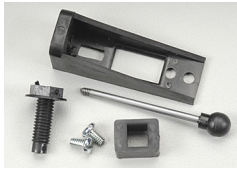

DUB-203 Kwik Switch Mount

Kwik_Switch_Moun_49de10f605739.jpg

DUB-203 Kwik Switch Mount

Rating: Not Rated Yet

Price

Price with discount \$4.16

Salesprice with discount

Sales price \$4.16

Sales price without tax \$4.16

Discount

Tax amount

[Ask a question about this product](#)

Description

Install your battery switch in minutes by drilling one 3/16" hole. It's design- ed to fit most radio switches and is ideal for use in planes, helicopters, and cars. It is adjustable to any wall thickness up to 3/8".

BOX DIMENSIONS: 1.75" W. X .50" H. X 3.13" L. BOX WEIGHT: .01 LBS.