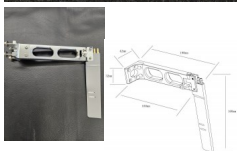

TFL-001 6

TFL-001 6" Rudder Assembly

Rating: Not Rated Yet
Price