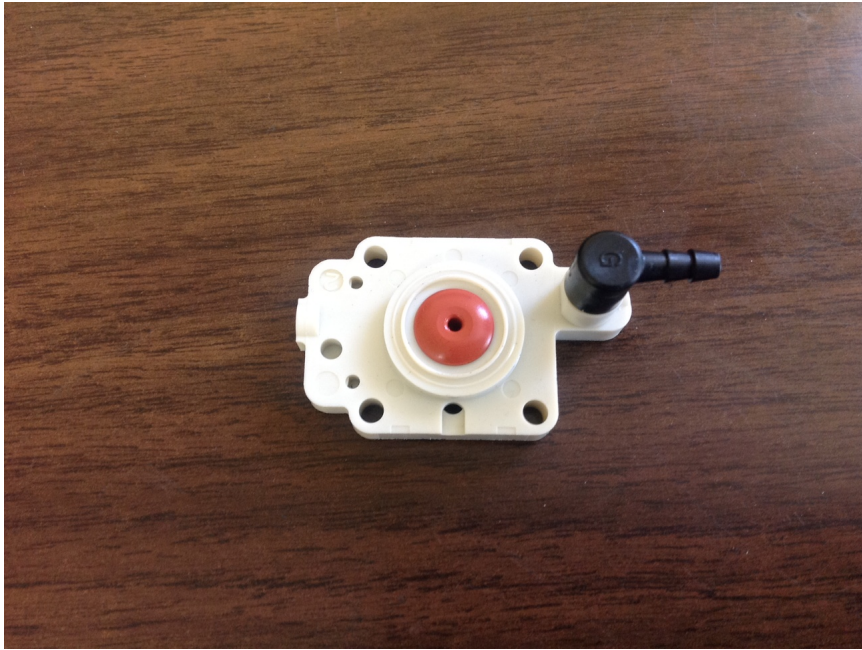

## Walbro Carb Primer Bulb Piece

Walbro Carb Primer Bulb Piece

Rating: Not Rated Yet

### Description

White plastic piece that goes under the primer bulb.

## Walbro Carbs & Parts: Walbro Carb Primer Bulb Piece

---

This section connects to the fuel return line.

Fits Walbro WA / WT carburetors